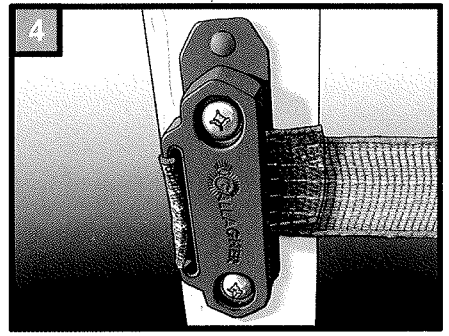

Tape Insulator Instructions

Part No. G701

INSTALLATION

STRAINING

PLATE CONFIGURATIONS